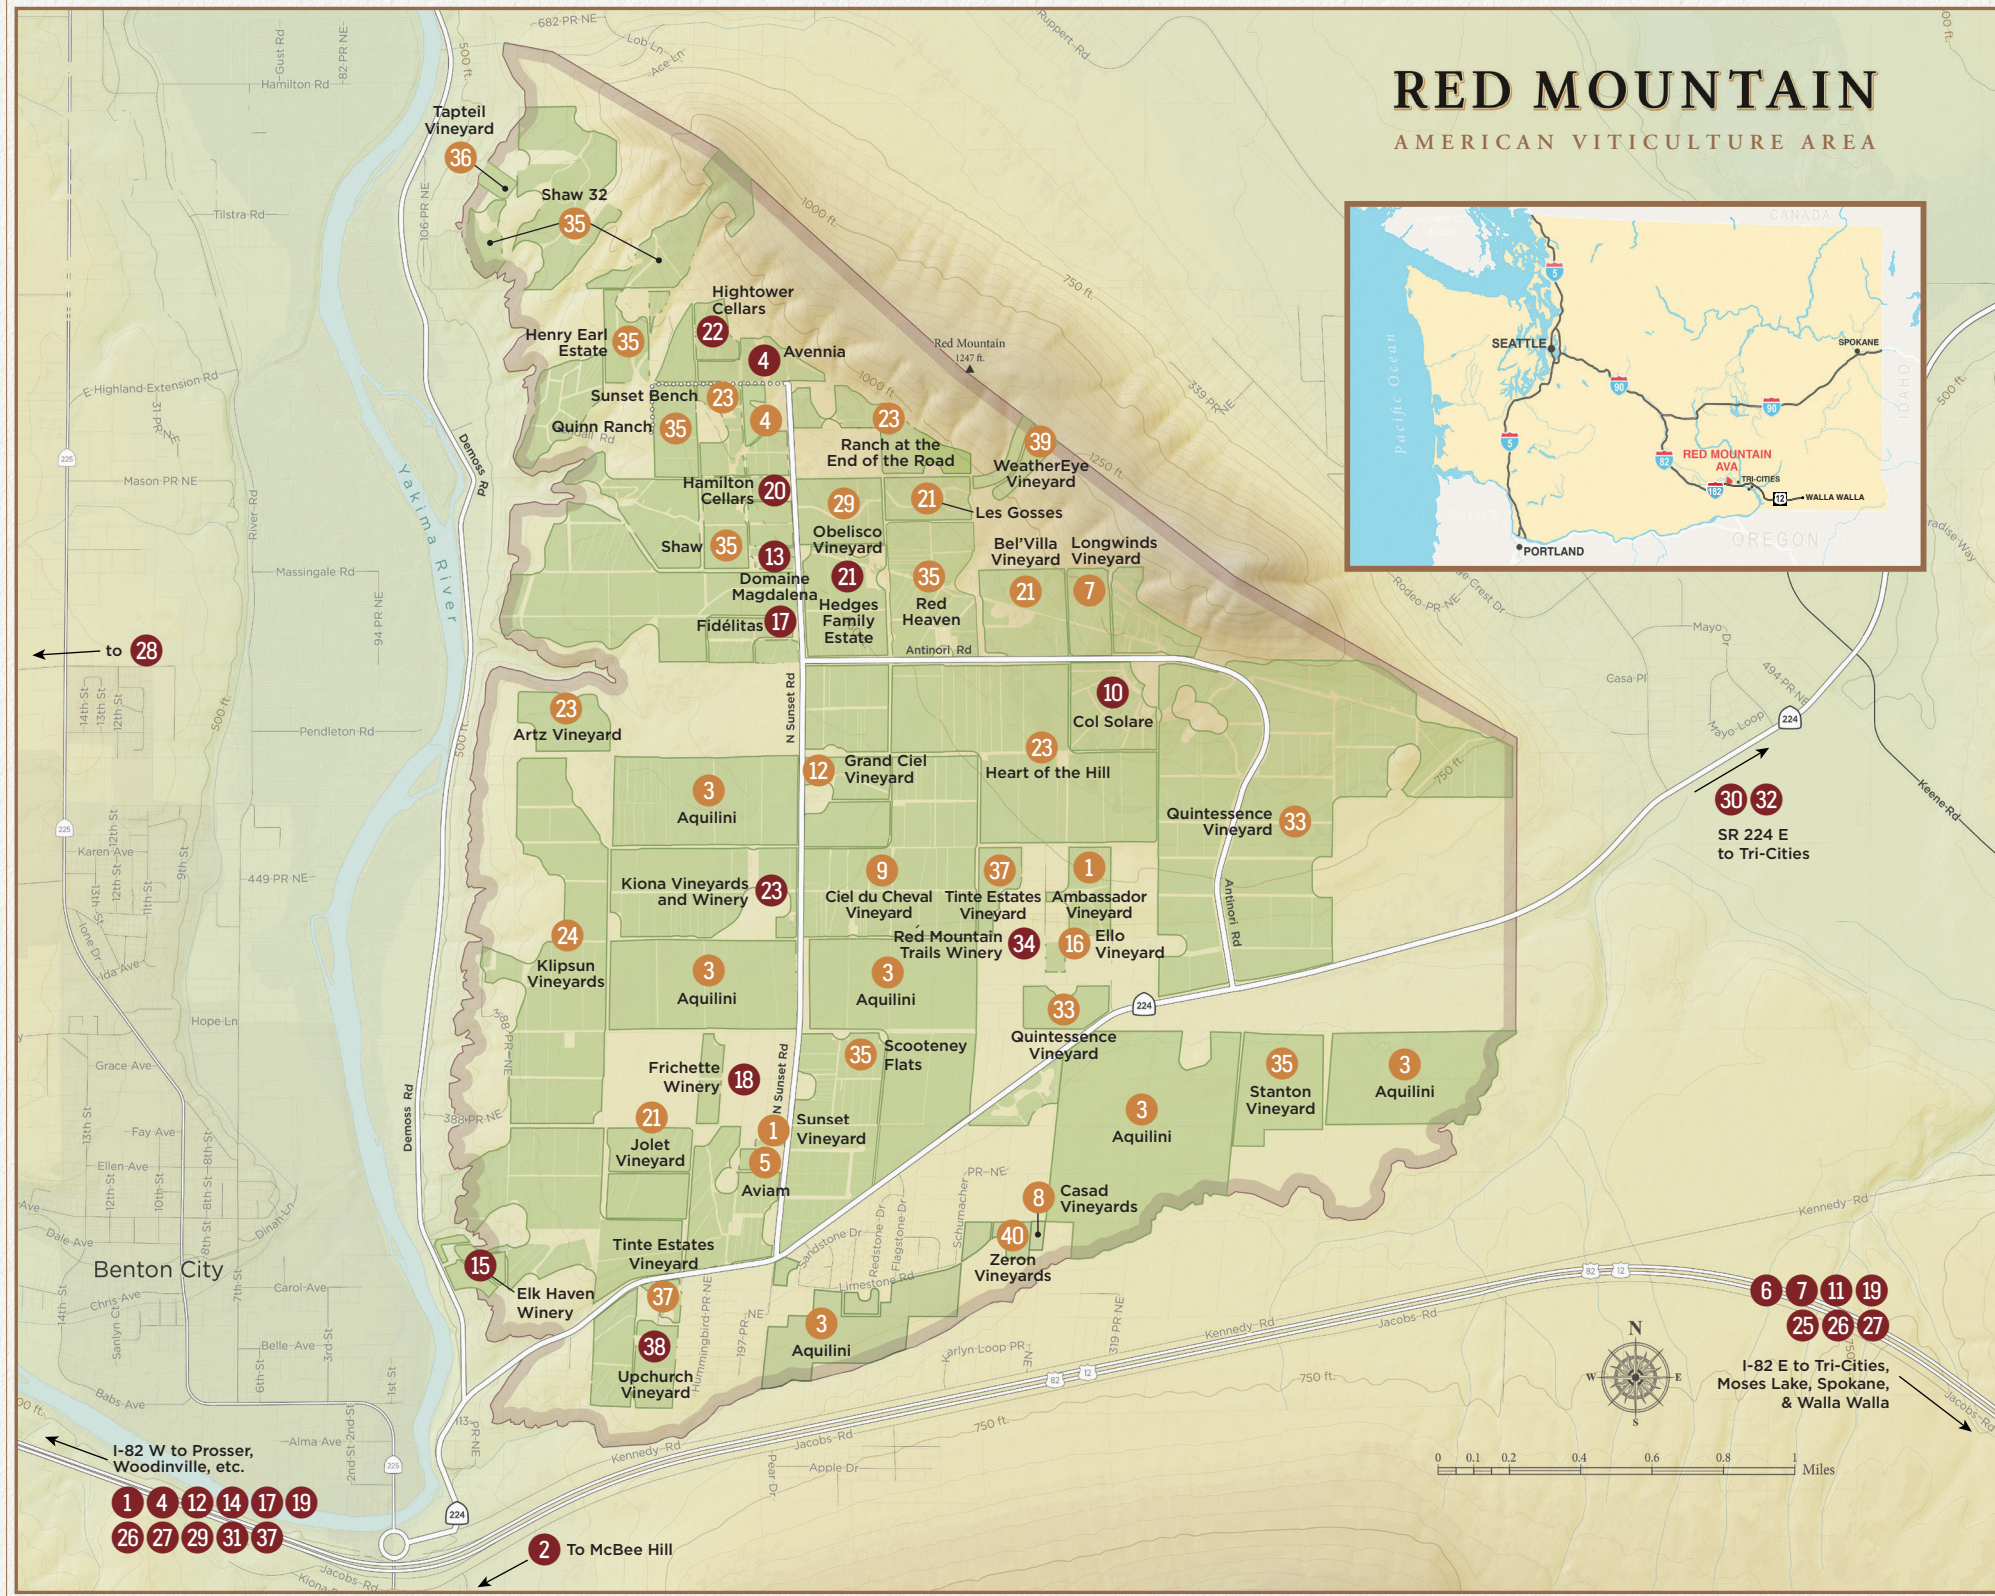

MEMBER VINEYARDS AND WINERIES

- | | | |
|----|---|----|
| 1 | Ambassador Wines of Washington, Ambassador Vineyard & Sunset Vineyard | W |
| 2 | Anelare | TC |
| 3 | Aquilini | RM |
| 4 | Avennia | W |
| 5 | Aviam | W |
| 6 | Barnard Griffin | TC |
| 7 | Canvasback & Longwinds Vineyard | WW |
| 8 | Casad Vineyards | W |
| 9 | Ciel du Cheval | W |
| 10 | Col Solare Winery & Col Solare Estate Vineyard | RM |
| 11 | Côtes de Ciel | W |
| 12 | DeLille Cellars & Grand Ciel Vineyard | W |
| 13 | Domaine Magdalena Vineyard | RM |
| 14 | Eagle Harbor Wine Company | BI |
| 15 | Elk Haven Winery | RM |
| 16 | Ello Vineyard | W |
| 17 | Fidélitas & Fidélitas Estate Vineyard | RM |
| 18 | Frichette Winery | RM |
| 19 | Guardian Cellars | W |
| 20 | Hamilton Cellars & Bel Tramonto Vineyard | RM |
| 21 | Hedges Family Estate & Hedges Vineyard Partnership | RM |
| 22 | Hightower Cellars & Hightower Vineyard | RM |
| 23 | Kiona Vineyards and Winery, Heart of the Hill, Ranch at the End of the Road, Sunset Bench & Artz Vineyard | RM |
| 24 | Klipsun Vineyards | W |
| 25 | Liberty Lake Wine Cellars | SP |
| 26 | Mark Ryan Winery | WW |
| 27 | Market Vineyards | TC |
| 28 | Muret-Gaston Winery | TC |
| 29 | Obelisco Estate Winery | W |
| 30 | Pacific Rim Winemakers | W |
| 31 | Page Cellars | W |
| 32 | Palencia Wine Company | TC |
| 33 | Quintessence Vineyards LLC | W |
| 34 | Red Mountain Trails Winery | RM |
| 35 | Shaw Vineyards Inc. | W |
| 36 | Tapteil Vineyard | W |
| 37 | Tinte Cellars | W |
| 38 | Upchurch Vineyard | RM |
| 39 | WeatherEye Vineyard | W |
| 40 | Zeron Vineyards | W |

RED MOUNTAIN

AMERICAN VITICULTURE AREA

LEGEND

Tasting Room Locations	Type	
BI	Bainbridge Island	Vineyard on Red Mountain
ML	Moses Lake	Winery
P	Prosser	Winery
RM	Red Mountain	1 Tasting Room Locator
SP	Spokane	1 Vineyard-only Locator
TC	Tri-Cities	
WW	Walla Walla	
W	Woodinville/Seattle Area	